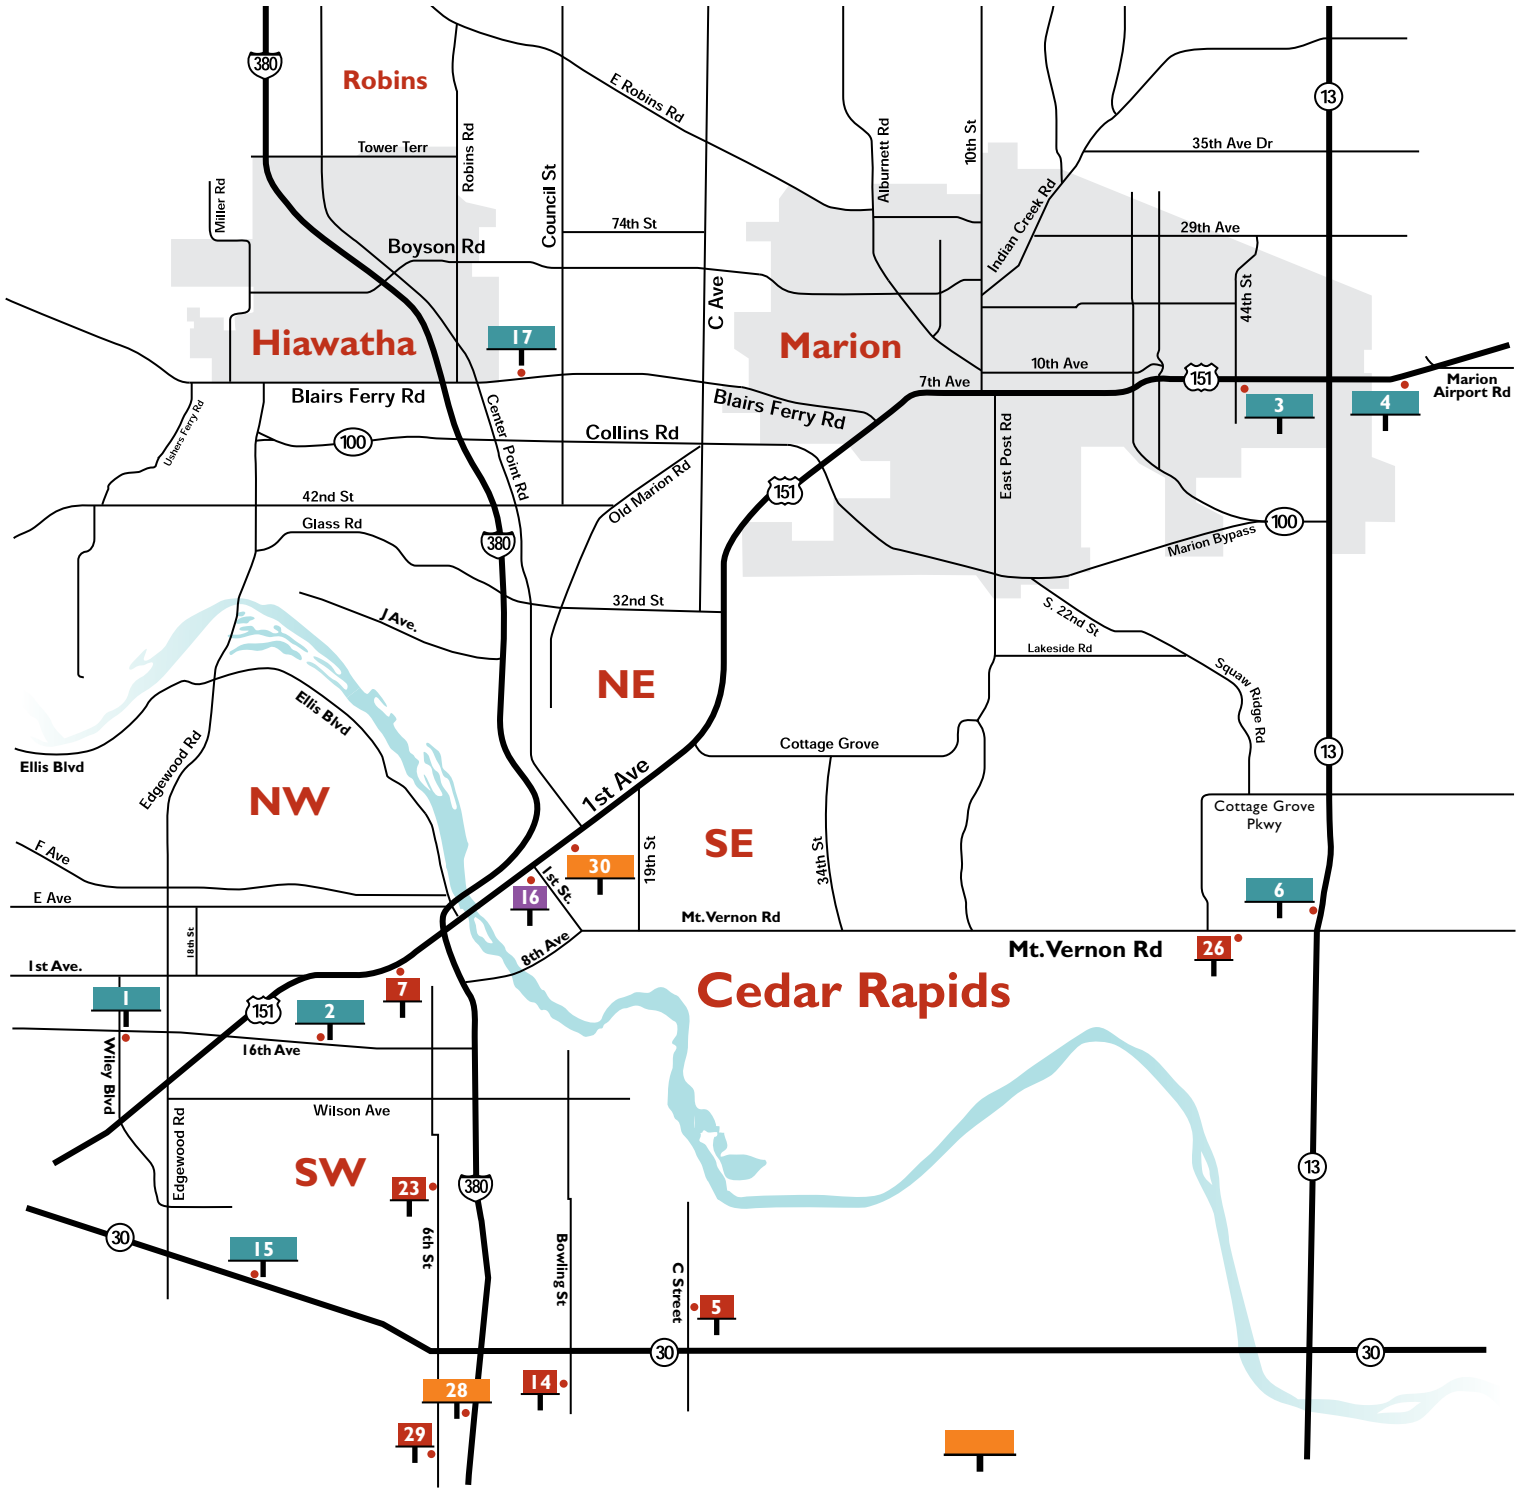

## Eastern Iowa Billboard Locations

See inset maps (this page) and Cedar Rapids / Marion map (next page) for more details.

14'x48' size

10'5" x 22'8" size

## Cedar Rapids area Billboard Locations

  
Digital Billboard

  
14'x48' size

  
10'5" x 22'8" size

  
21'x44' size